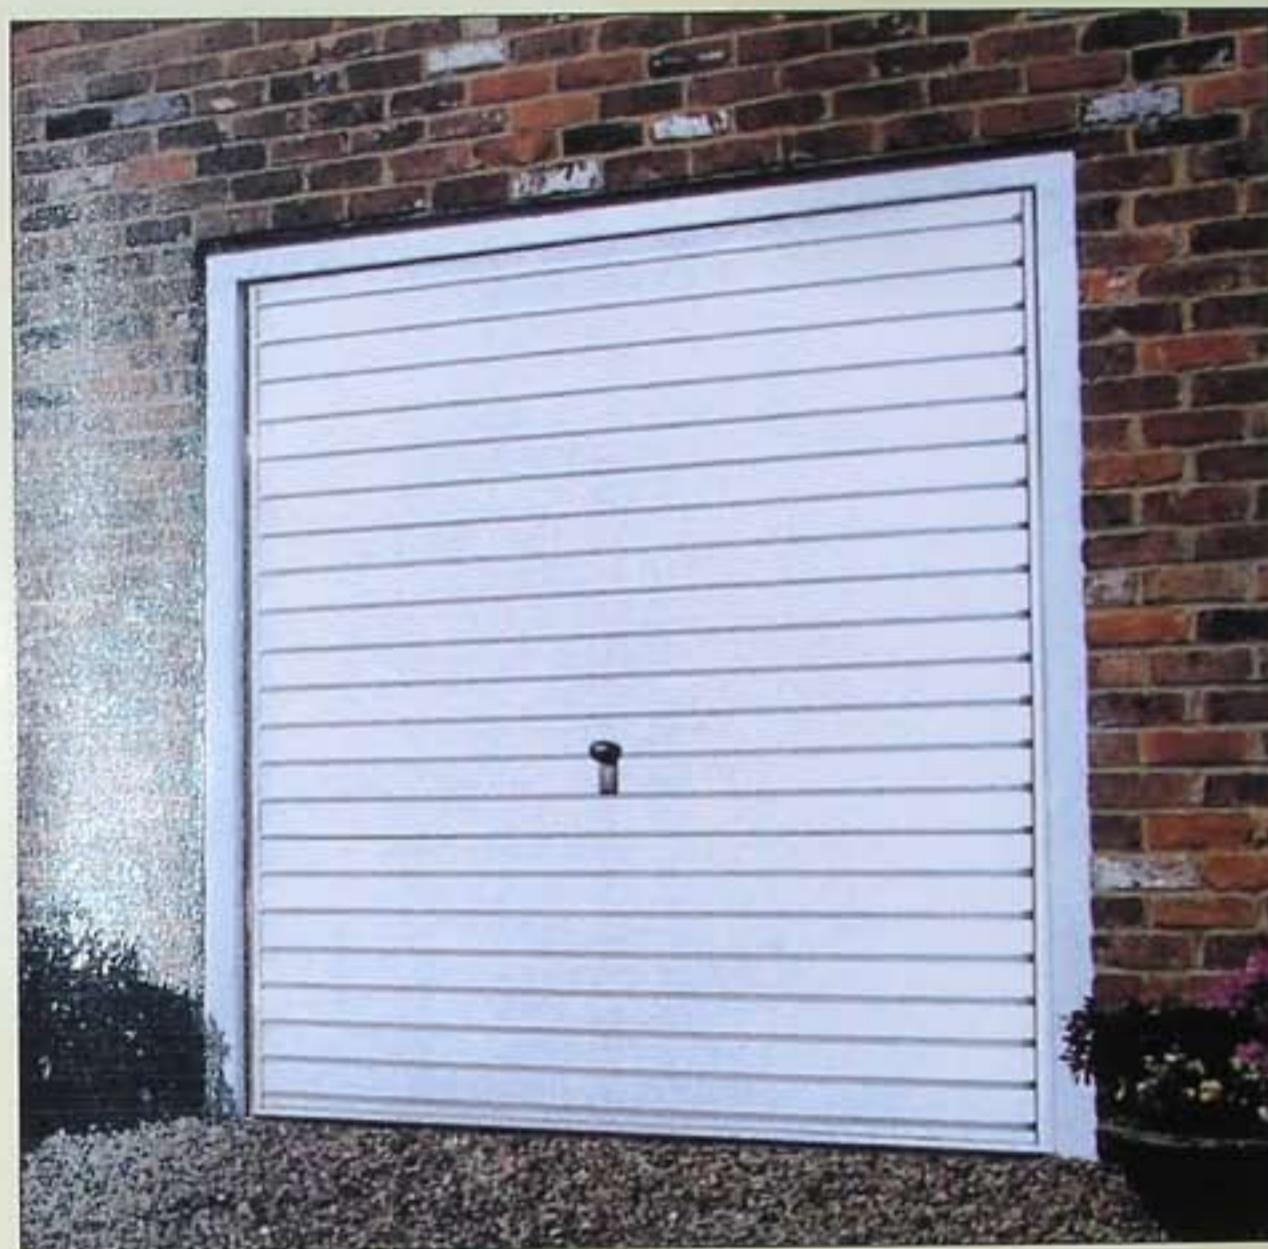

# G & D GARAGE DOORS

WITCH LANE FARM, DEANS LANE, CHARTER ALLEY  
TADLEY, HANTS, RG26 5SE

Steel Doors supplied *galvanised* as standard in made to measure sizes and available on canopy or retractable gear

HORIZONTAL

DOUBLE –

Up and Over sizes available

(5'0" to 18'0") 1524mm to 5486mm wide  
(5'0" to 8'0") 1524mm to 2438mm high

Up and Over sizes - (6'0" to 18'0") 1828mm to 5486mm wide  
(6'0" to 8'0") 1828mm to 2438mm high

## Personnel Doors –

Hinge on right from outside unless otherwise stated

2'4" to 4'0" wide, 5'0" to 8'0" high